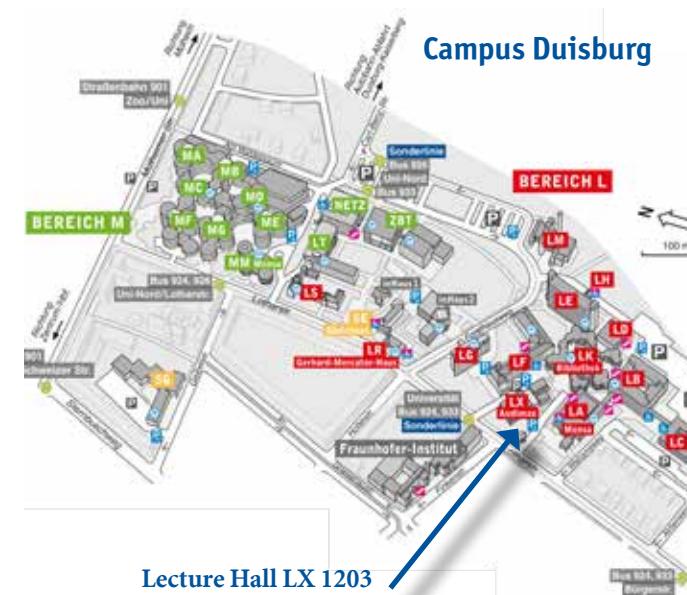

The program will provide basic information on Germany from an interdisciplinary perspective. Eight single lectures are planned, each dealing with a specific topic of interest for newly arrived foreign migrants. Each lecture will last around 45 minutes, followed by another 45 minutes for discussion. The lecture series will begin in the summer term 2016 on the campus in Duisburg and be repeated in the following winter term on the campus in Essen.

19/07/2016

Germany, Europe and the World

Prof. Dr. Sigrid Quack, Institute of Sociology

Directions

Lecture Hall LX 1203

Address:

University of Duisburg-Essen
Campus Duisburg
Lecture Hall LX 1203
Lotharstr. 65
47057 Duisburg

How to get here:

To reach the campus, take the tram number 901 direction „Mülheim“ and get off at the „Zoo/Uni“ stop. Buses number 924 and 933 direction „Universität“ or „Uni-Nord“ stop just in front of the main entrance to the campus (bus stop „Universität“).